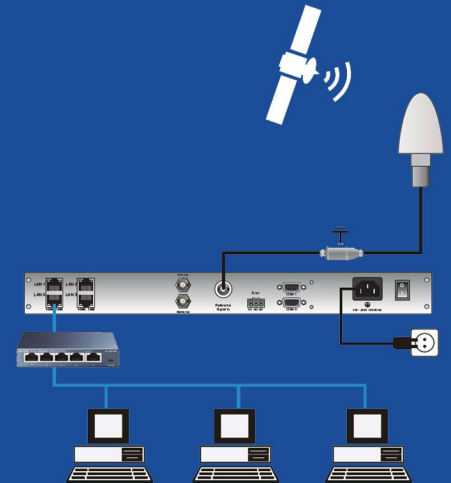

## TIME SERVER

A time server is a server computer that reads the actual time from a reference clock and distributes this information to its clients present in its network. The time server may be a hardware time server or an internet time server. The most important and widely use protocols for synchronization are Network Time Protocol (NTP) & Precision Time Protocol (PTP)